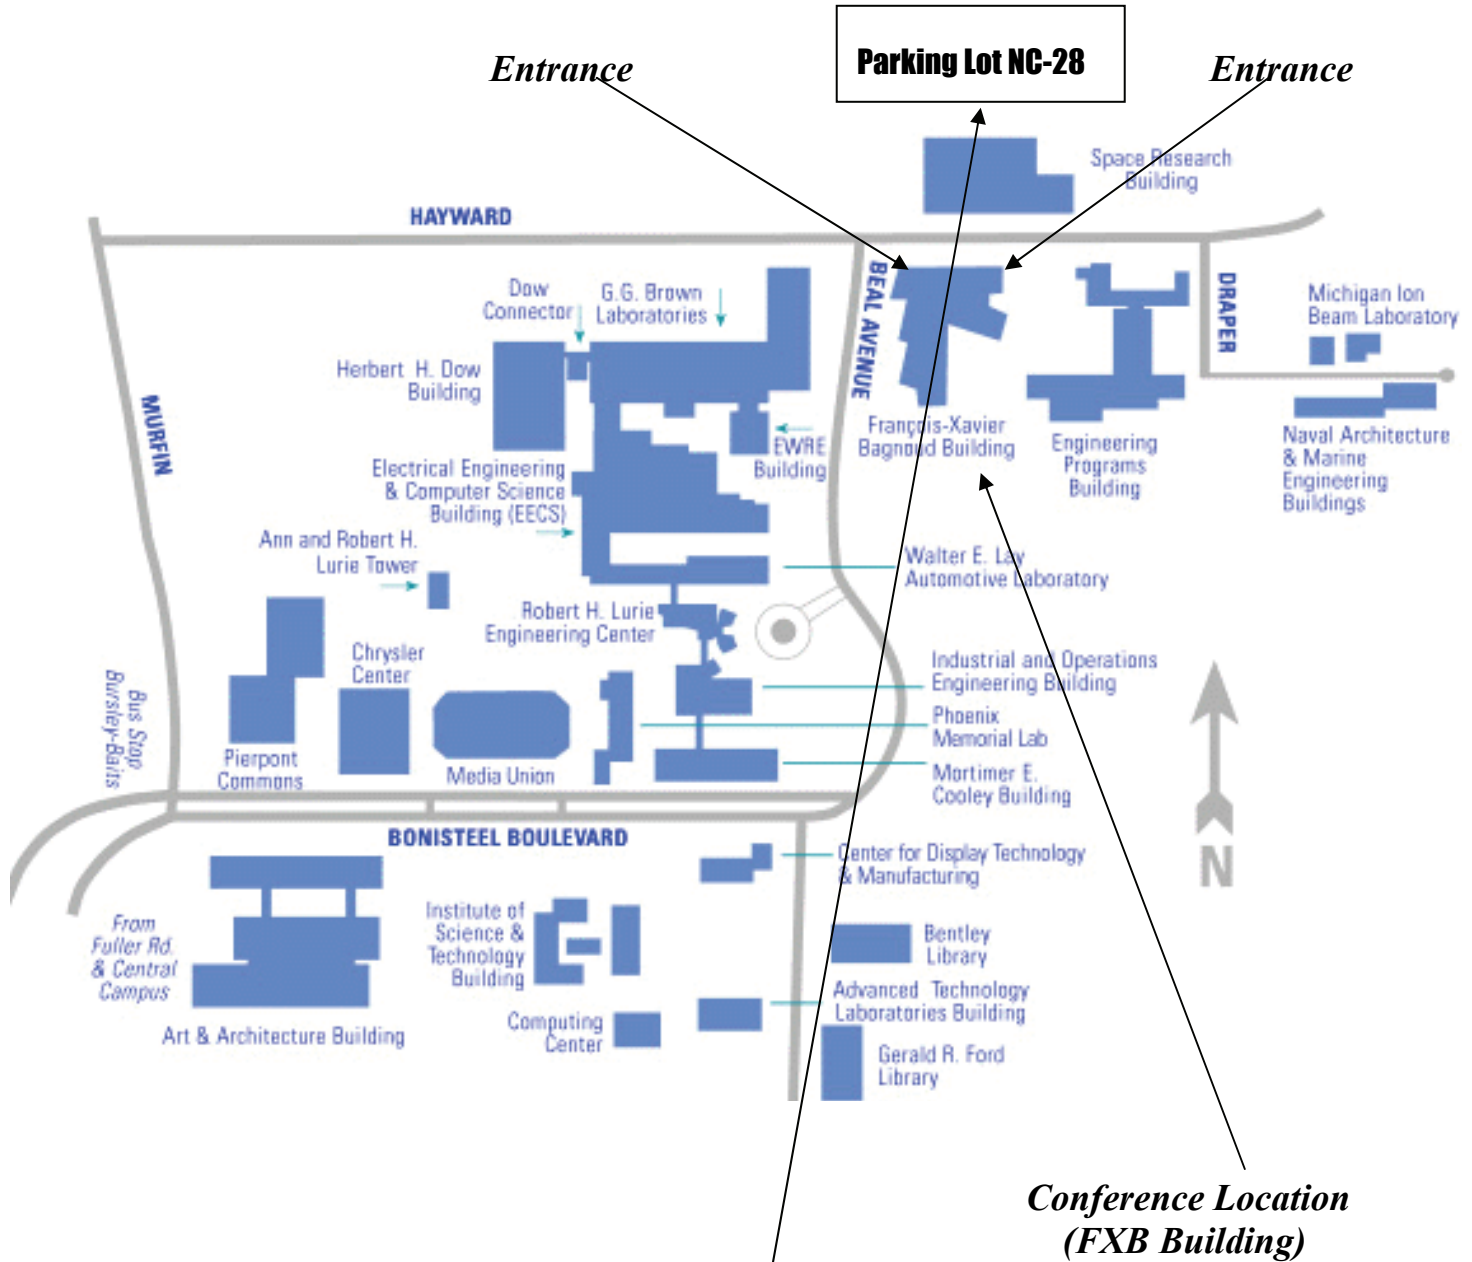

#### **Traveling North to Ann Arbor:**

US-23 North to Exit 41 (Plymouth Road)  
West on Plymouth Road  
South on Huron Parkway  
West on Hubbard  
Go Straight after the Stop Sign (Road will curve)  
Turn right into the parking lot just before the Space Research Building (Parking Lot NC 28)  
The FXB Building (where the event will be held) is across the street

#### **Traveling West to Ann Arbor:**

M-14 West to US-23 South to Exit 41 (Plymouth Road)  
West on Plymouth Road  
South on Huron Parkway  
West on Hubbard  
Go Straight after the Stop Sign (Road will curve)  
Turn right into the parking lot just before the Space Research Building (Parking Lot NC 28)  
The FXB Building (where the event will be held) is across the street

#### **Traveling East to Ann Arbor:**

I-94 East to US-23 North to Exit 41 (Plymouth Road)  
West on Plymouth Road  
South on Huron Parkway  
West on Hubbard  
Go Straight after the Stop Sign (Road will curve)  
Turn right into the parking lot just before the Space Research Building (Parking Lot NC 28)  
The FXB Building (where the event will be held) is across the street

## Free Parking on Saturday