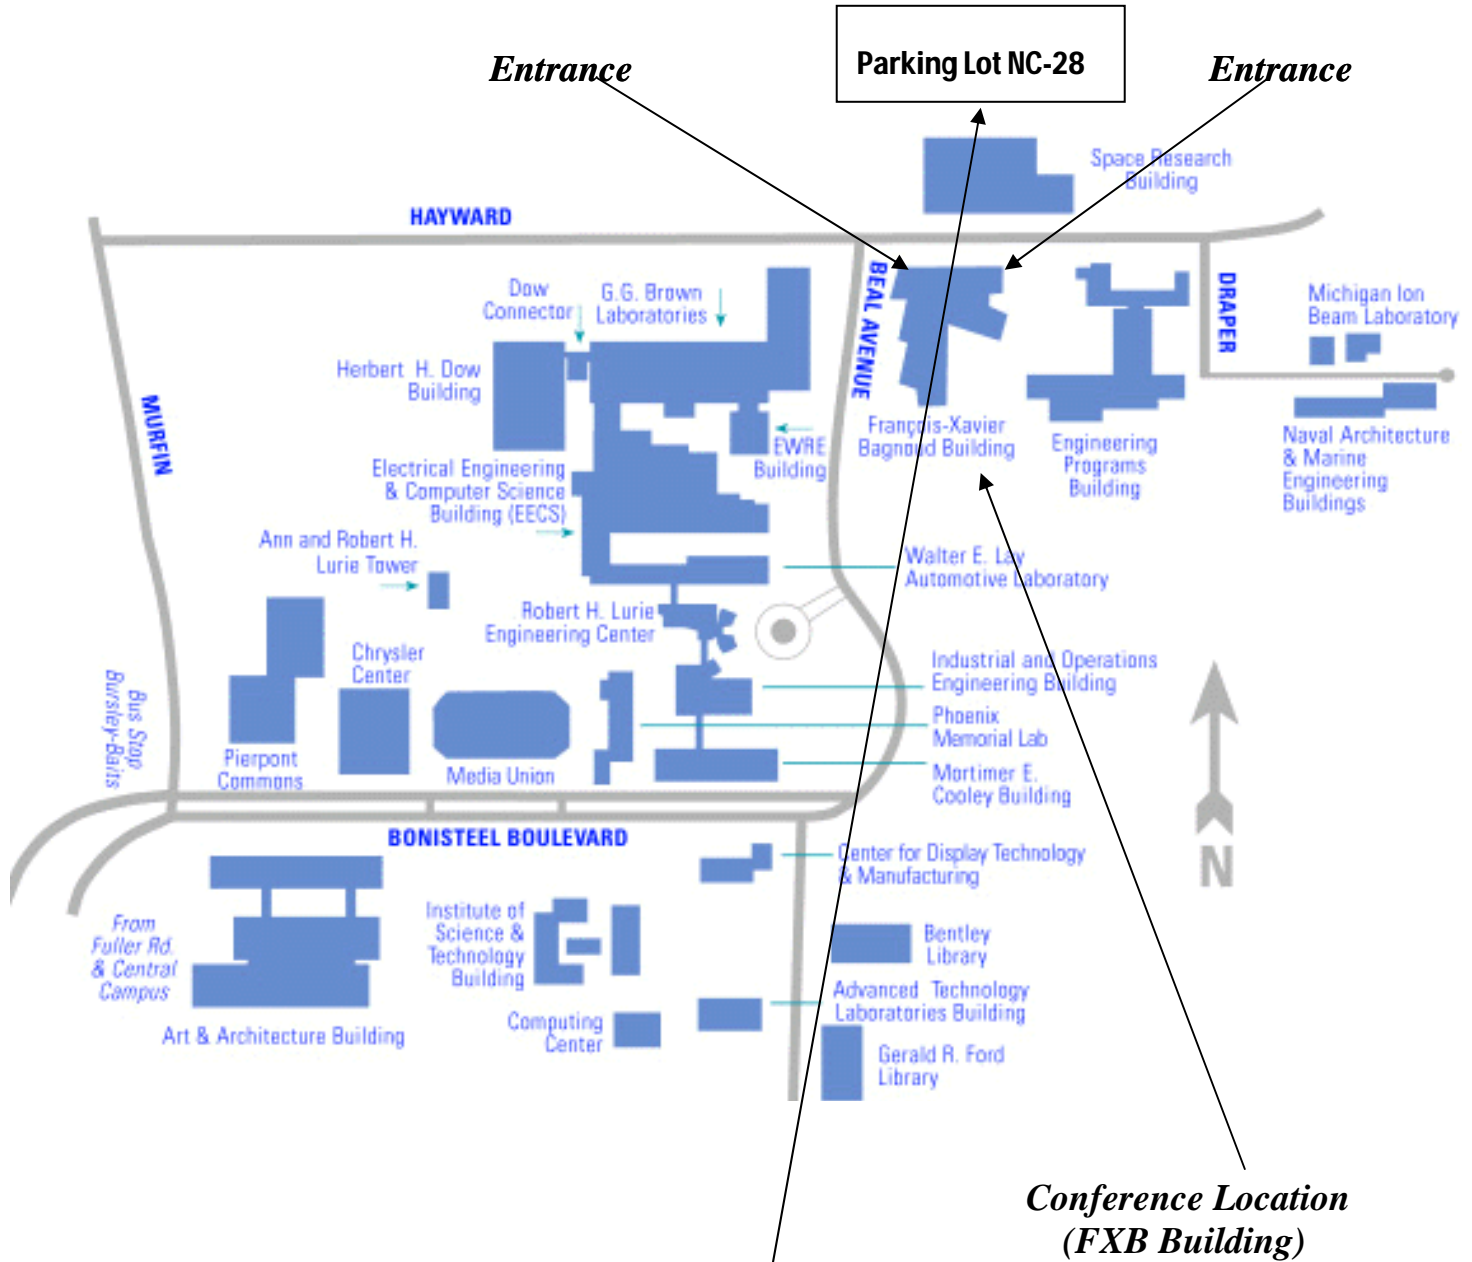

Traveling North to Ann Arbor:

US-23 North to Exit 41 (Plymouth Road)
West on Plymouth Road
South on Huron Parkway
West on Hubbard
Go Straight after the Stop Sign (Road will curve)
Turn right into the parking lot just before the Space Research Building (Parking Lot NC 28)
The FXB Building (where the event will be held) is across the street

Traveling West to Ann Arbor:

M-14 West to US-23 South to Exit 41 (Plymouth Road)
West on Plymouth Road
South on Huron Parkway
West on Hubbard
Go Straight after the Stop Sign (Road will curve)
Turn right into the parking lot just before the Space Research Building (Parking Lot NC 28)
The FXB Building (where the event will be held) is across the street

Traveling East to Ann Arbor:

I-94 East to US-23 North to Exit 41 (Plymouth Road)
West on Plymouth Road
South on Huron Parkway
West on Hubbard
Go Straight after the Stop Sign (Road will curve)
Turn right into the parking lot just before the Space Research Building (Parking Lot NC 28)
The FXB Building (where the event will be held) is across the street

MAP OF NORTH CAMPUS

Free Parking on Saturday